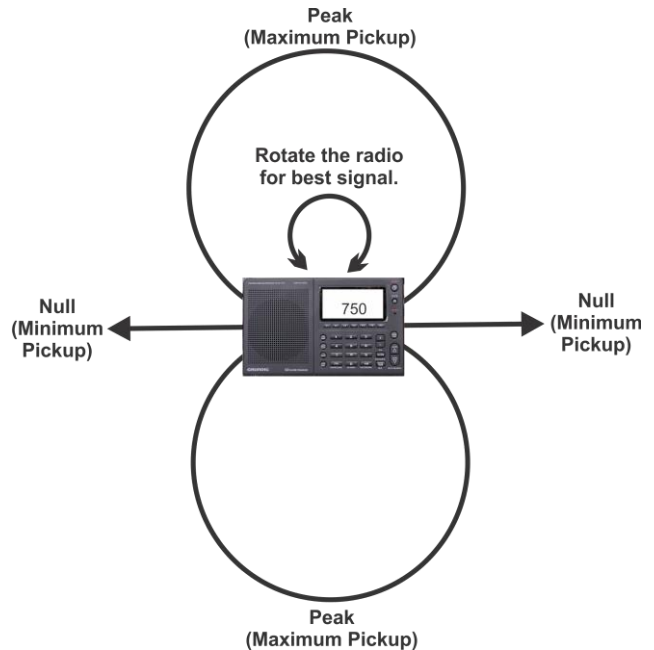

Where do I start?

- Start with a portable radio. One with a digital readout simplifies things considerably.

Survey your radio environment.

EXERCISE 1 (daytime):

Tune some local stations, 660 KHz - WFAN, 710 KHz - WOR, 770 KHz - WABC, etc. Rotate the receiver around its vertical axis, observing the change in reception.

Modern AM radios use an internal **loop antenna** that responds to the **magnetic component** of the **electromagnetic wave**. The antenna will have the best pickup off the “broad” side of the radio. Rotate the set for peak reception of the desired station, or to null out an unwanted station.

EXERCISE 2 (daytime):

- Tune to a weak station. Walk around the house to find a place where signals are strongest, and noise is at a minimum.
- Try in a window or near an outside wall. South or west side may be better for DX. (In my case, it's upstairs under the eaves. A shingled roof is pretty transparent to RF, and there is a minimum of wires and pipes.)
- You might also use the portable set to locate and eliminate RF noise sources in your house. In stubborn cases, pull breakers until the noise stops.